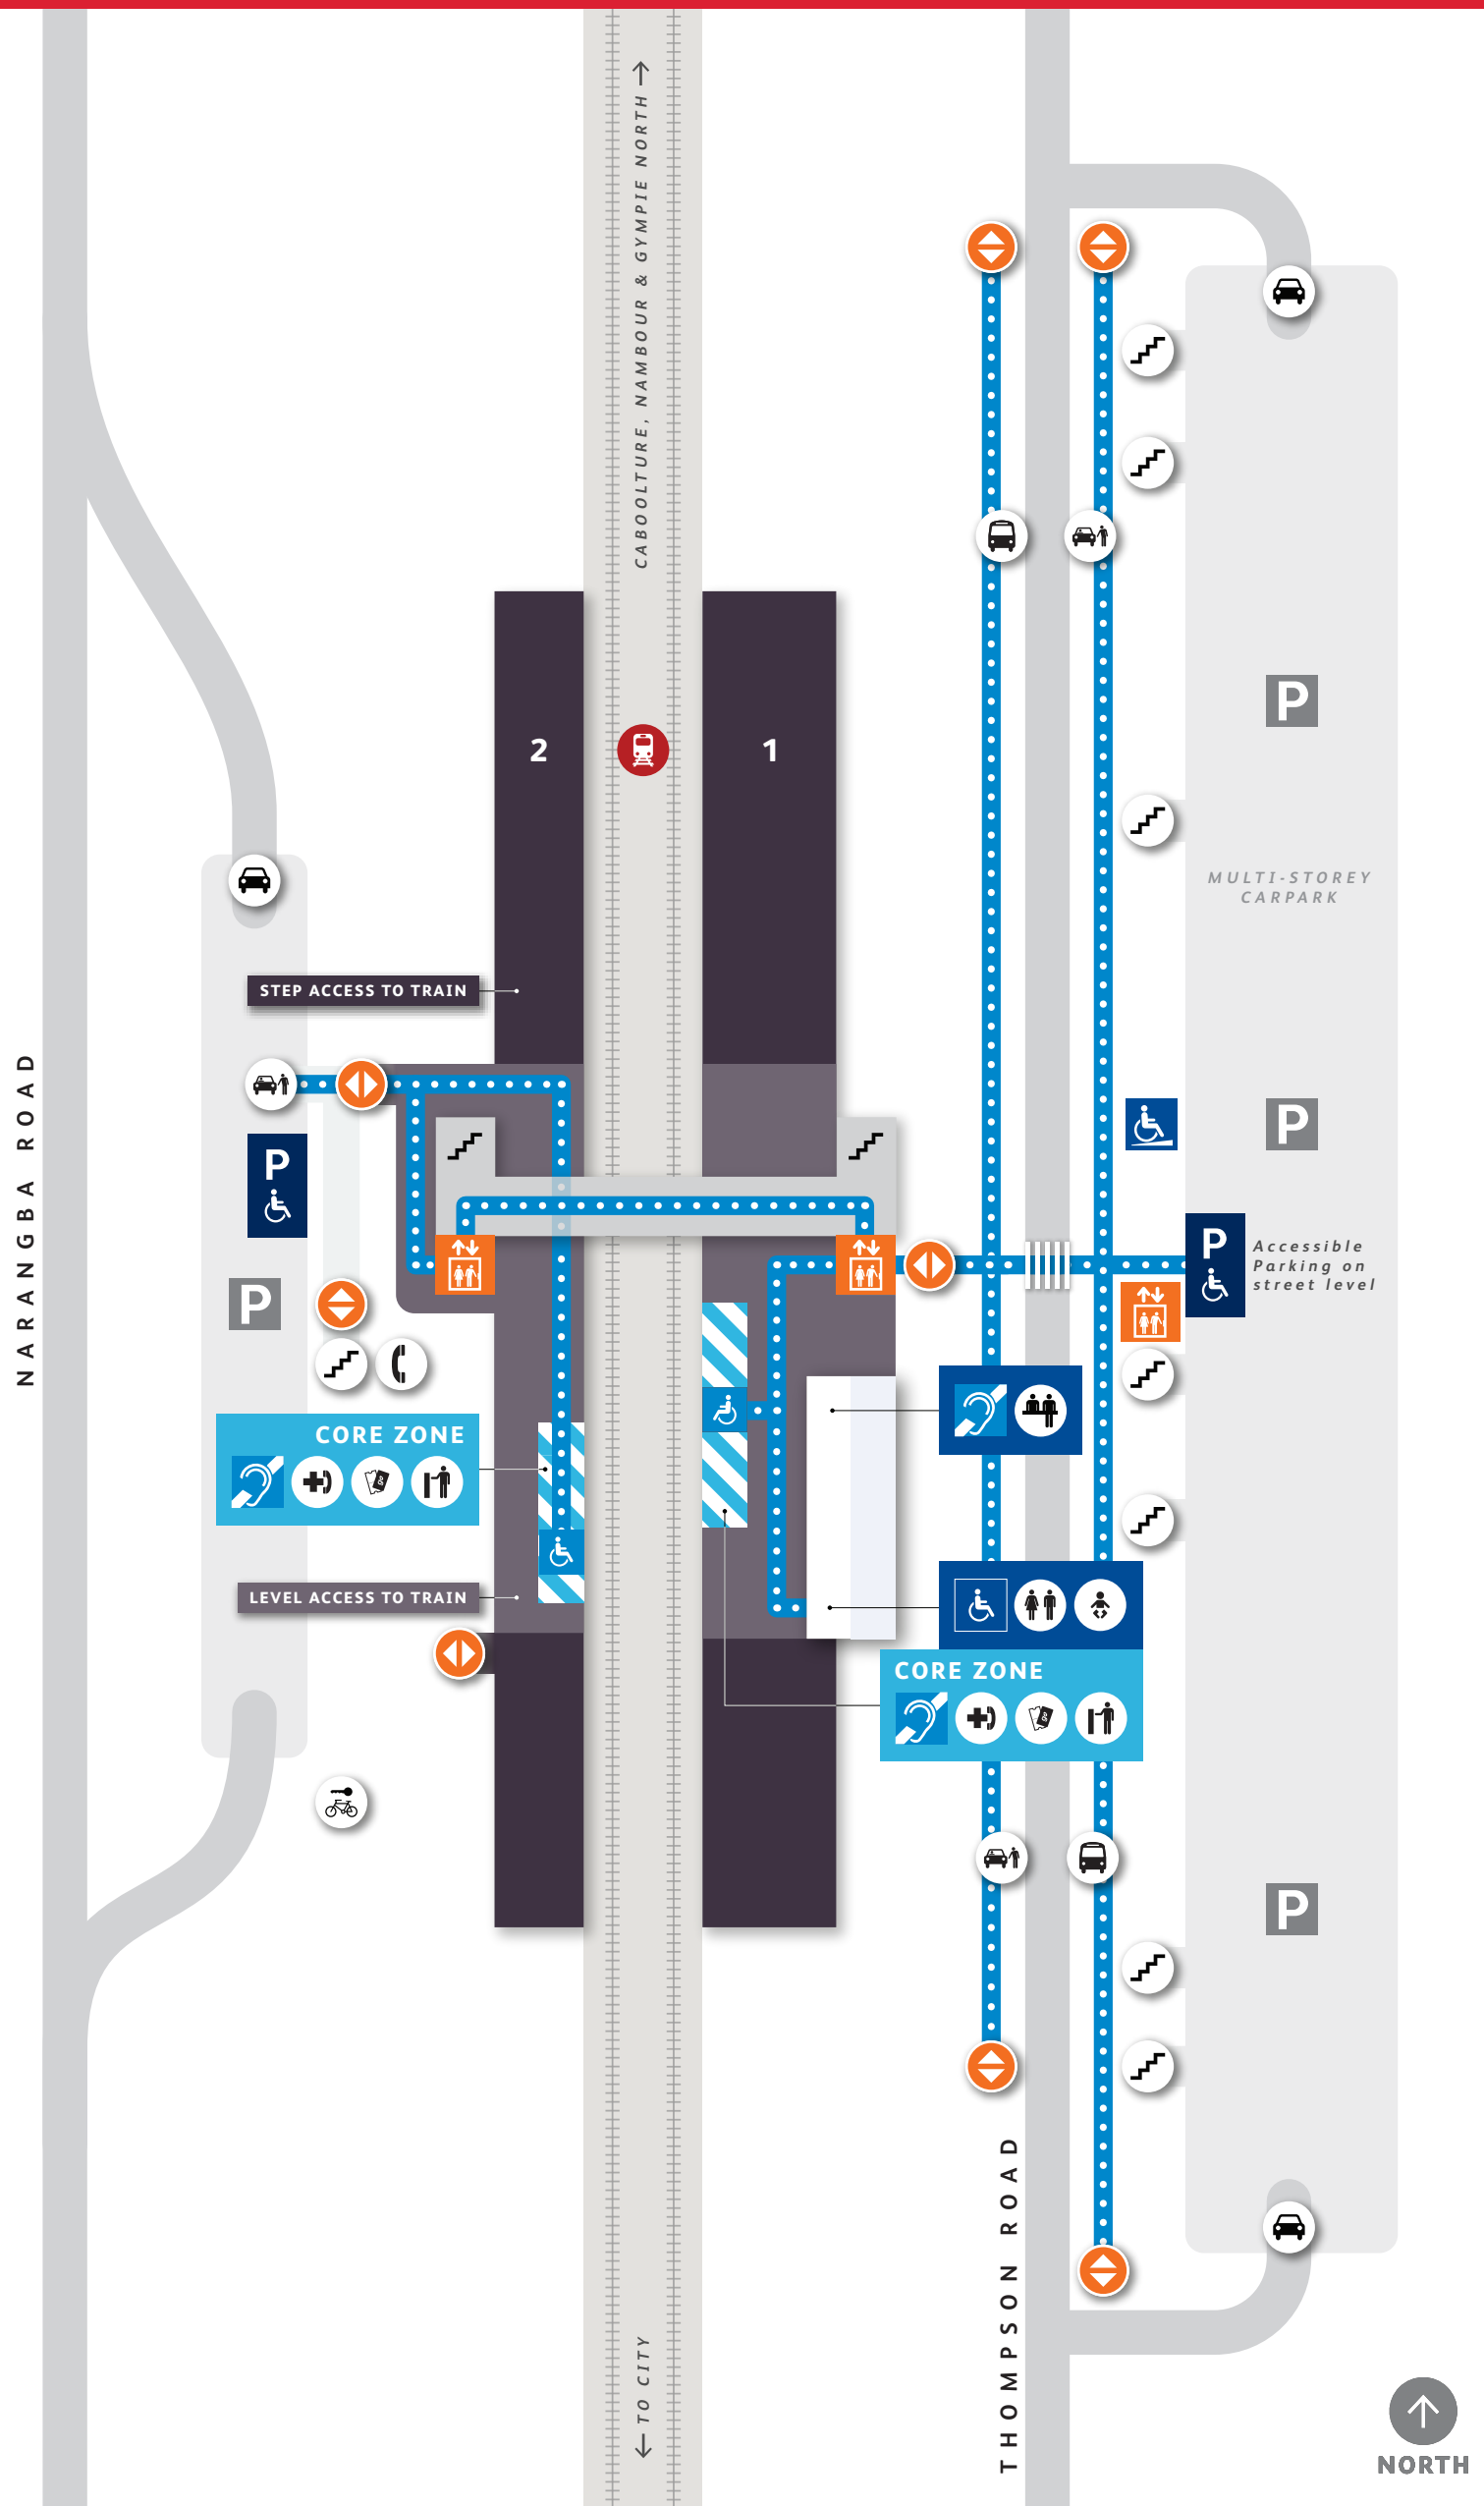

Dakabin Station Platform Access Map

CORE ZONE

- Assisted Boarding Point
- Hearing Loop
- Help Phone
- Next Train Information
- Tickets/ Fares

STATION FEATURES

- Entry
- Accessible Parking
- Accessible Path of Travel
- Parking
- Steep Ramp
- Lift
- Stairs
- Customer Service Window
- Accessible Toilets
- Toilets
- Baby Change
- Bike Lockers
- Vehicular Entry
- Kiss'n'Ride
- Payphone
- Bus Stop

OTHER FEATURES

- Shelter
- Priority Seating
- Bike Rack
- Tactile Ground Indicators

Design features of toilet and carparking facilities can vary between stations.